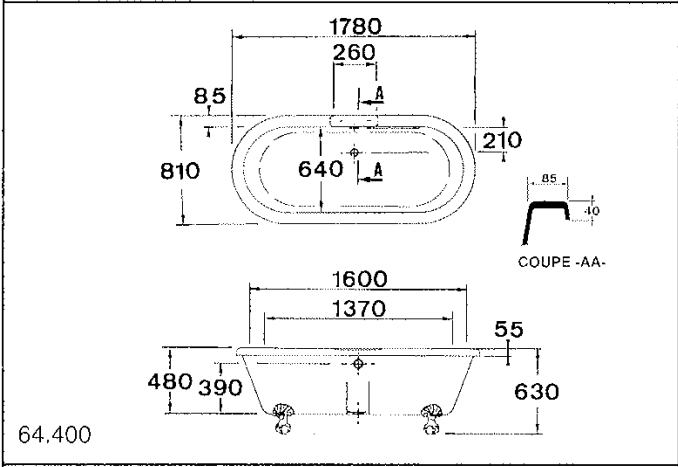

Les Baignoires