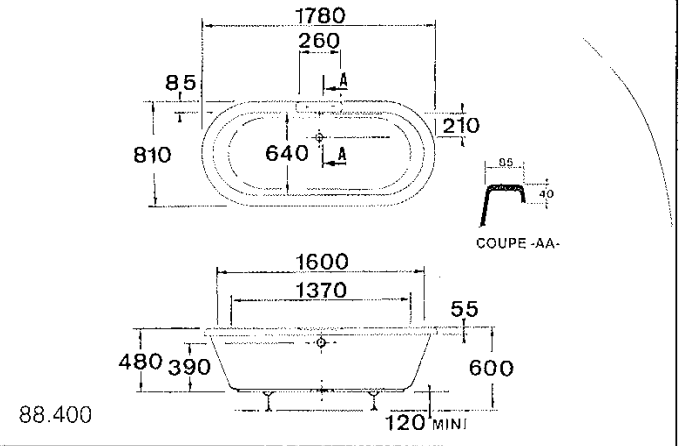

Les Baignoires