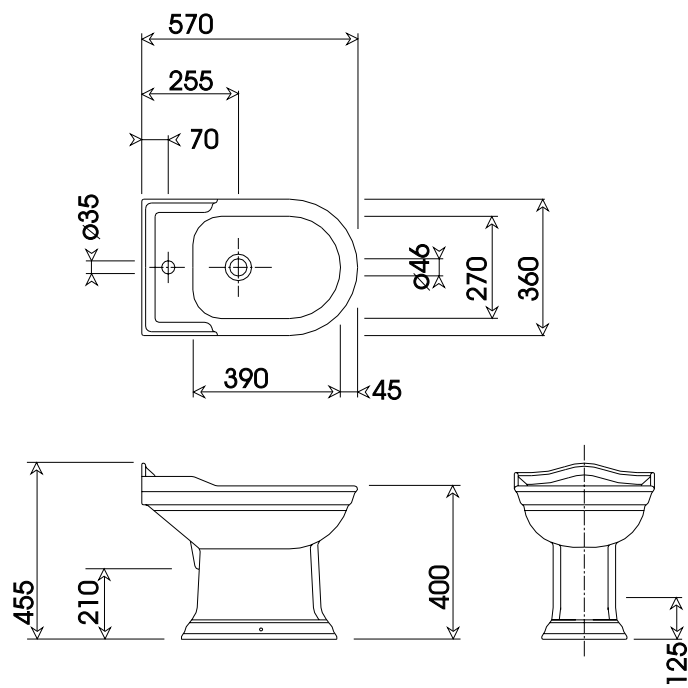

# BALASANI LOW LEVEL CLOSET & CISTERN

scale 1:20

Issue 4

file ref. ballwc\_feb2001.dft

05/02

r1. Description changed from pan to closet,  
cistern height changed to 625 (was 675)  
05.02

# BALASANI CLOSE COUPLED CLOSET & CISTERN

scale 1:20

Issue 3

file ref. balccwc\_feb2001.dft

05/02

r1. Description changed from pan to closet,  
pan height added .05.02

# BALASANI BIDET 1 T H

scale 1:20

3/00

## 1700 x 750mm

SCALE 1:20