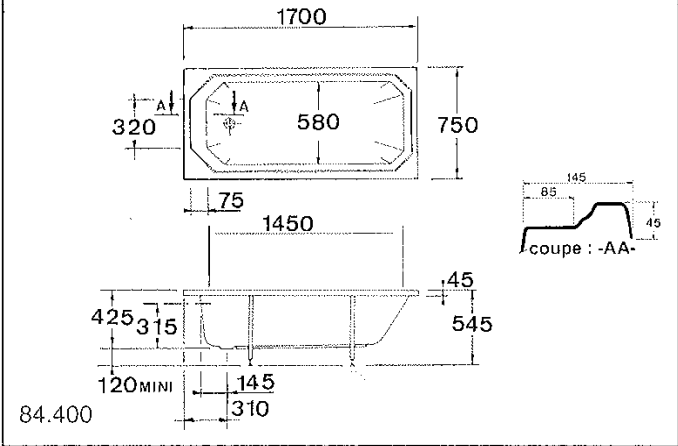

Les Baignoires