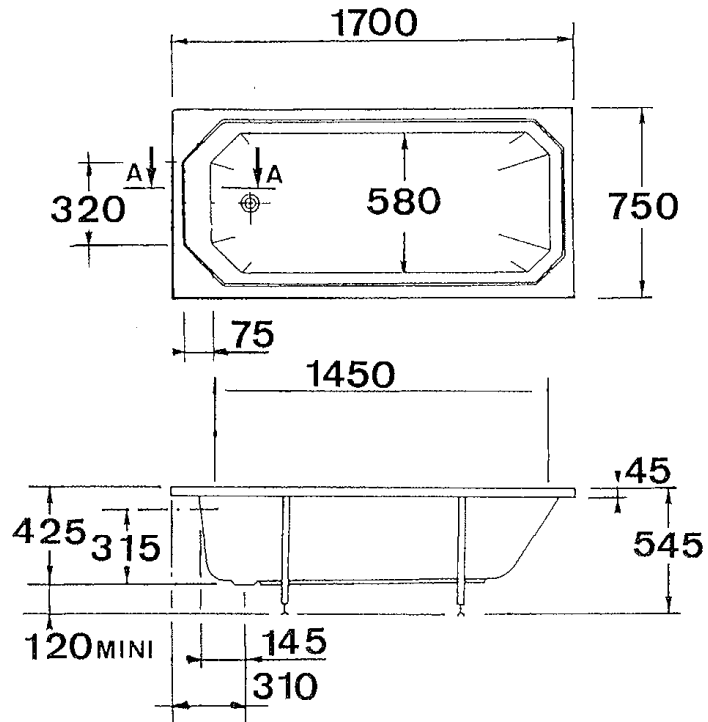

# NOUVEAU CLOSE COUPLED CLOSET & CISTERN

scale. 1:20

issue level 1

file ref. nouveauc\_r3.dft

05/02

r3. Inlet & overflow dimension changed to 380mm (was 370)  
190 dimension removed 07.05.02

## 1700 x 750mm

SCALE 1:20