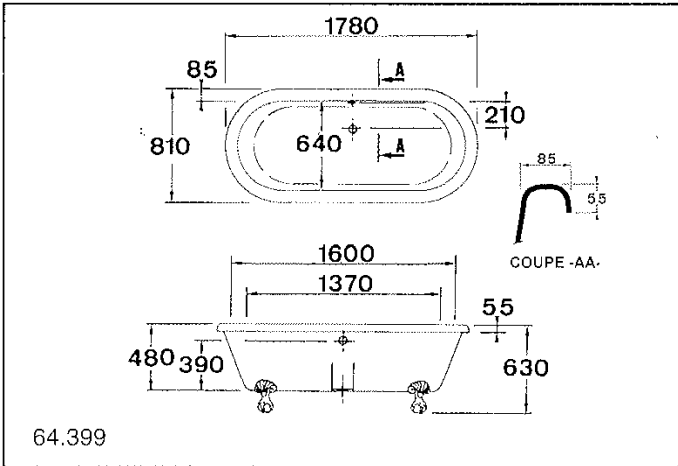

Les Baignoires