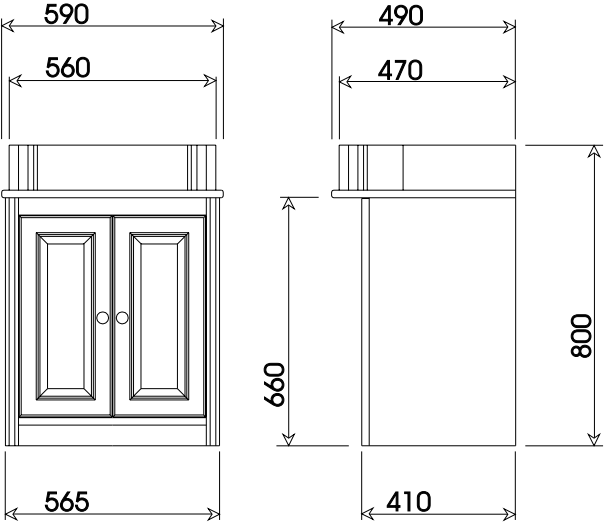

BALASANI 2 DOOR VANITORY UNIT