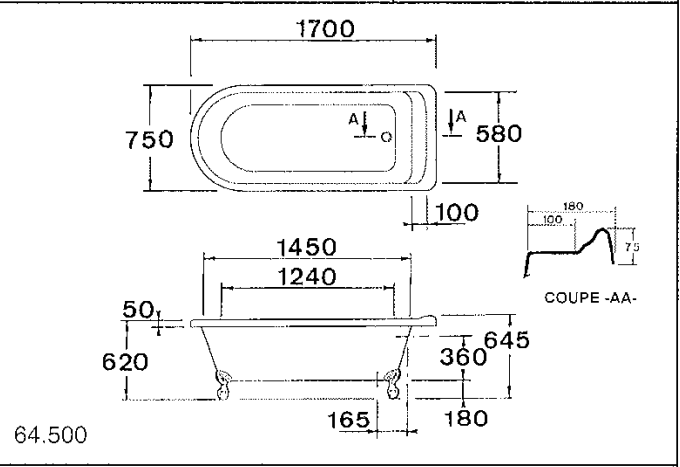

Les Baignoires