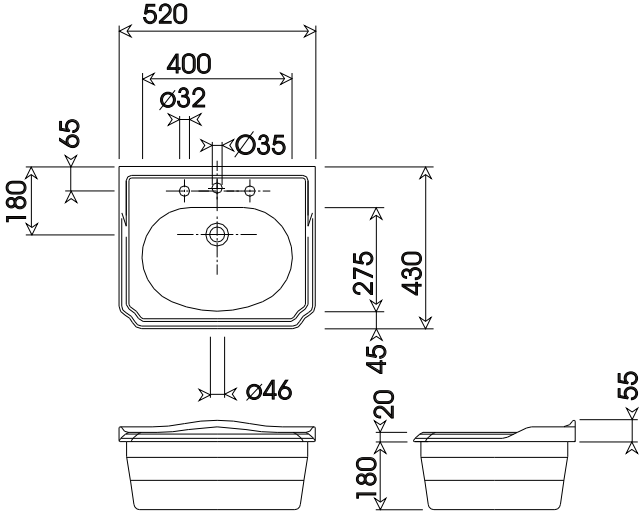

BALASANI VANITY INSET BASIN 2 or 3TH

SCALE 1:20

5/02

R1. Taphole options changed to reflect BCS options. Euro connecting dims' removed.