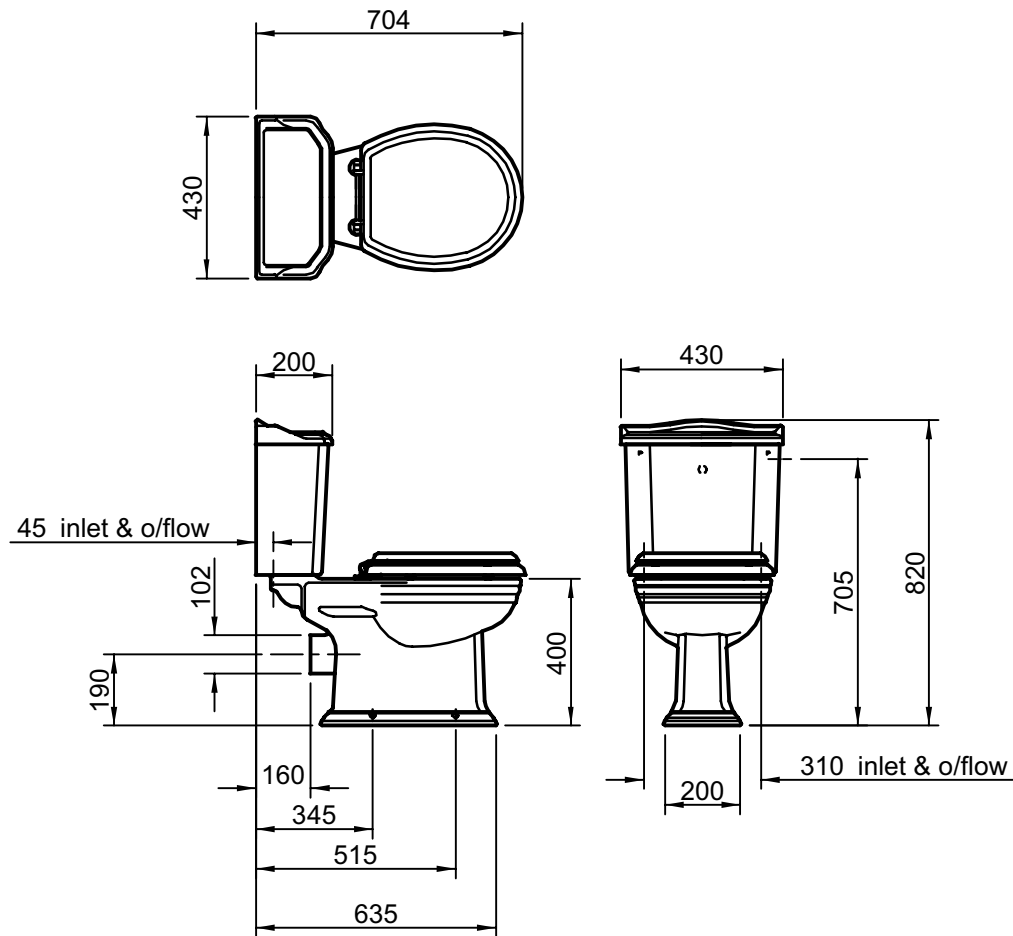

BALASANI CLOSE COUPLED CLOSET & CISTERN

scale 1:20

Issue 3

file ref. balccwc_feb2001.dft

05/02

r1. Description changed from pan to closet,
pan height added .05.02