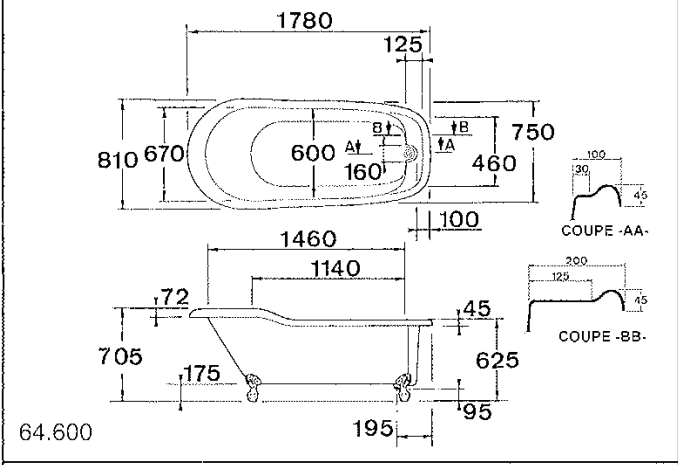

Les Baignoires