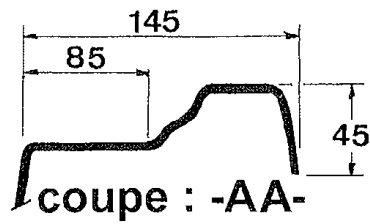

# NOUVEAU CLOSE COUPLED CLOSET & CISTERN

scale. 1:20

issue level 1

file ref. nouveauc\_r3.dft

05/02

r3. Inlet & overflow dimension changed to 380mm (was 370)  
190 dimension removed 07.05.02