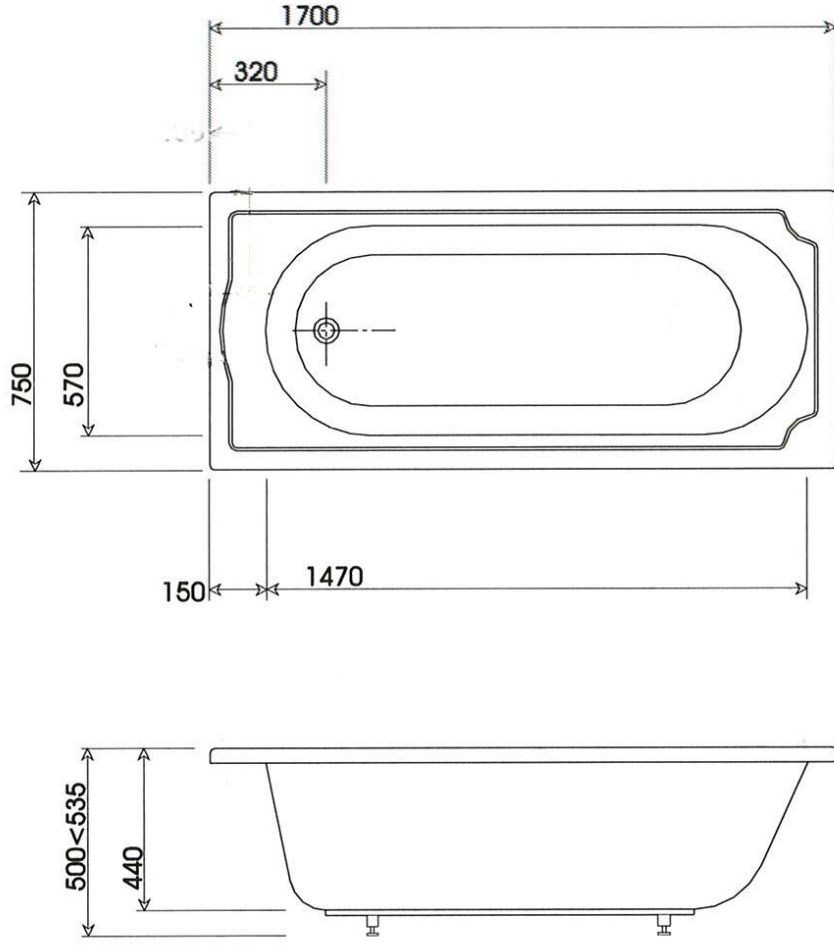

BALASANI BATH 1700 x 750mm

SCALE 1:20