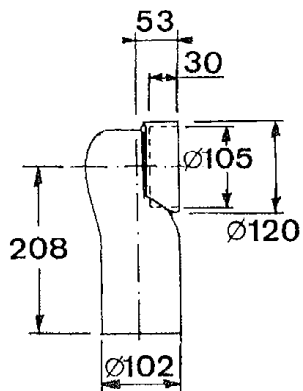

Collection **BELGRAVIA**

REF 89.714

Abattant acajou

89.714

89.701

89.702