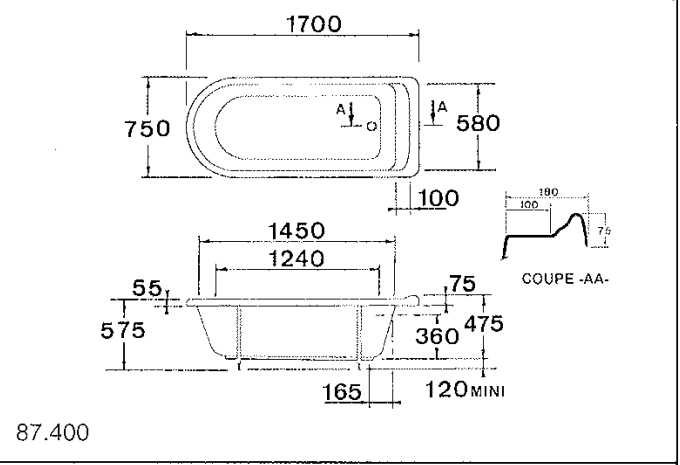

Les Baignoires