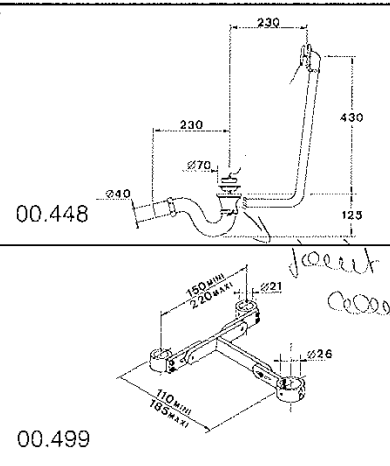

Les Baignoires