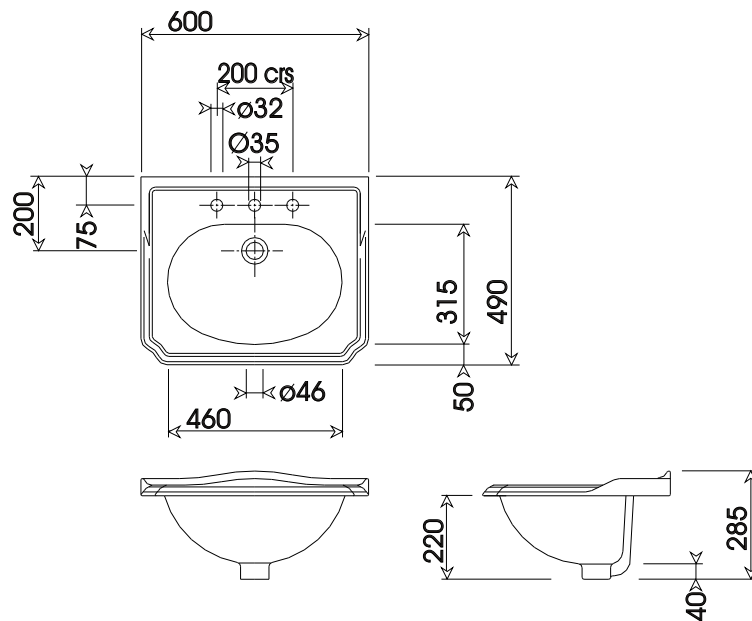

BALASANI 60cm BASIN 2 OR 3TH

SCALE 1:20

5/02

R1. Taphole options changed to reflect BCS options. Euro connection dims' removed.