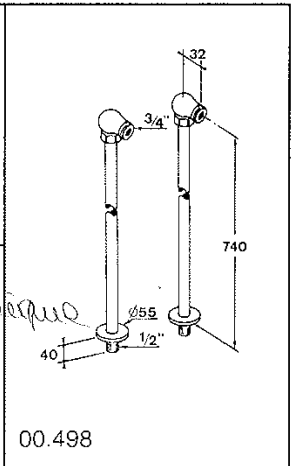

Les Baignoires