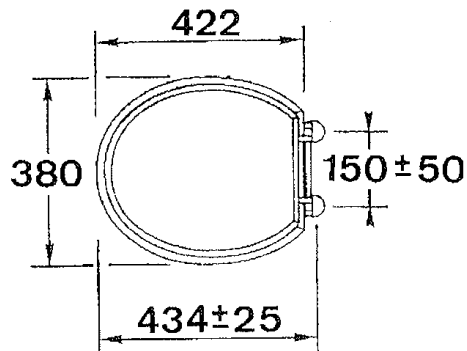

Collection **BELGRAVIA**

REF 89.714

Abattant acajou

89.714